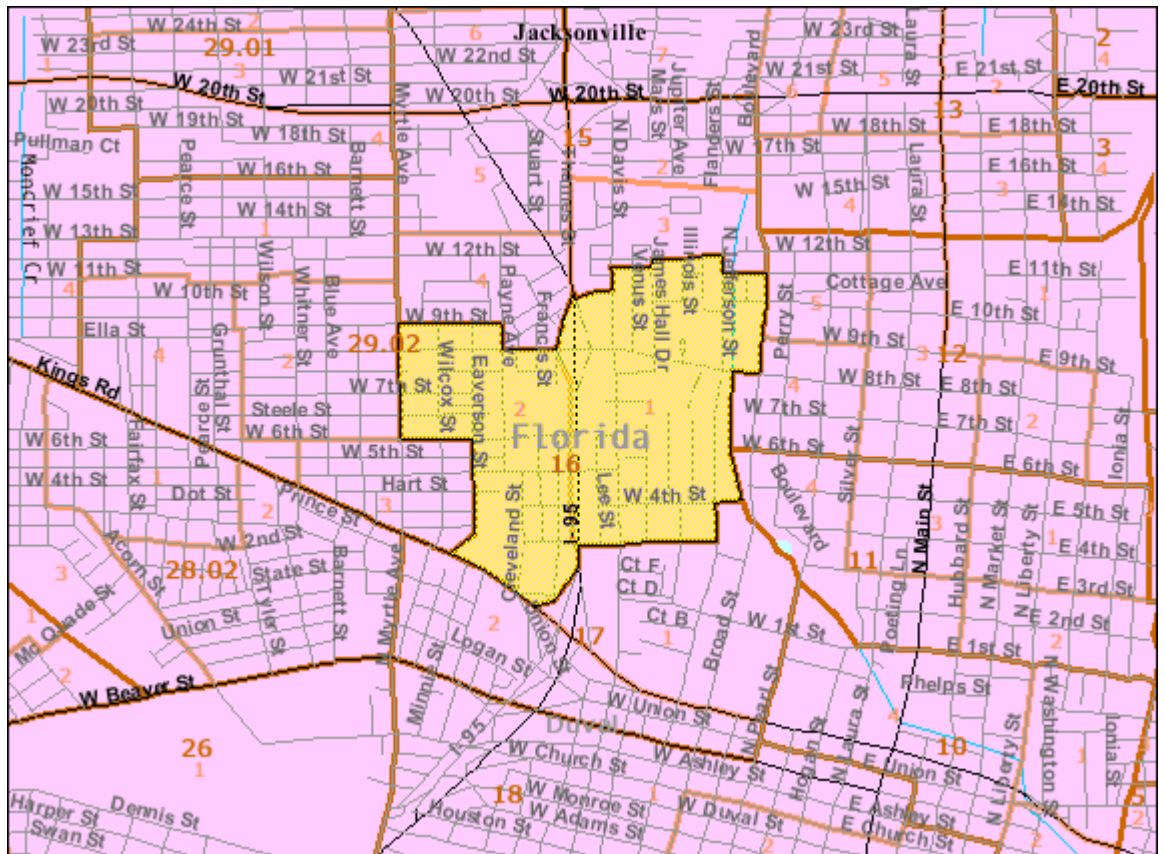

Census Tract 16, Duval County, Florida

**Boundaries**

- State
- '00 County
- '00 Census Tract
- '00 Block Group
- '00 Place
- '00 Place
- '00 Urban Area
- '00 Urban Area

**Features**

- Major Road
- Street
- Stream/Waterbody
- Stream/Waterbody

2.8 miles across

Close