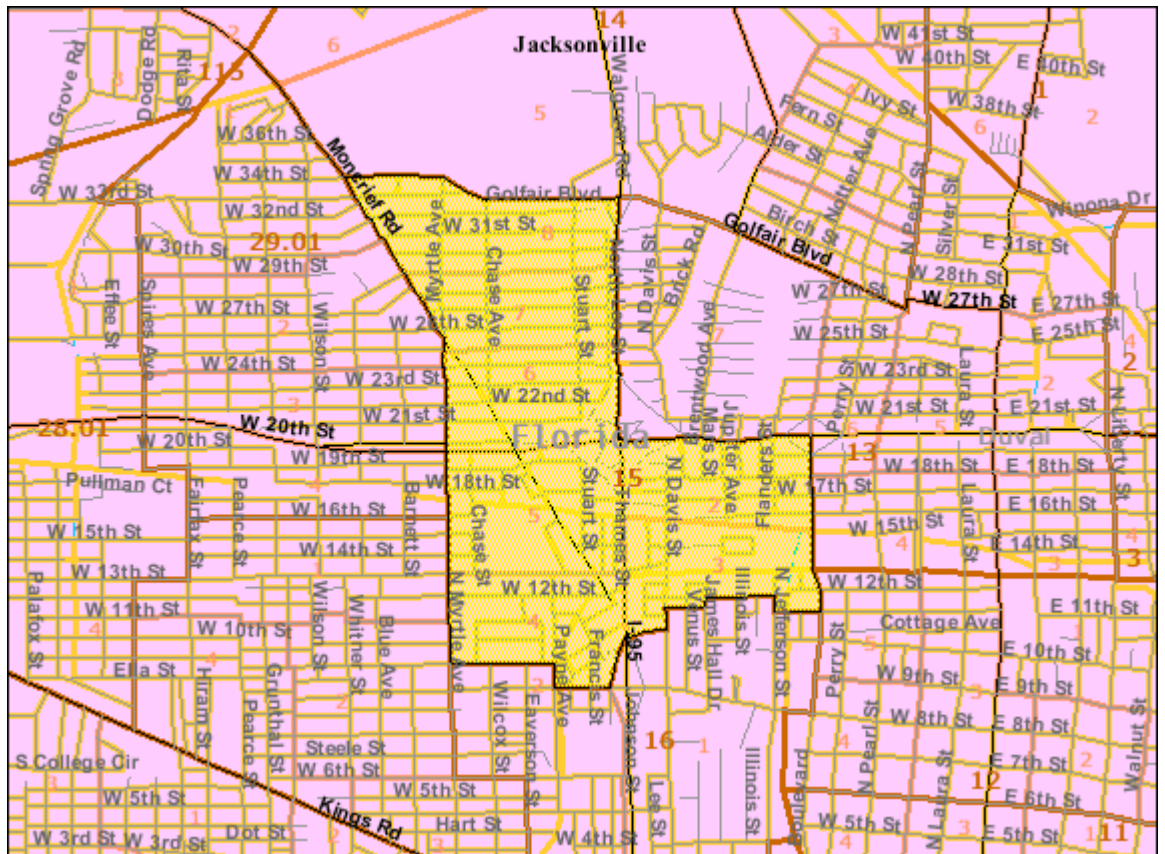

Census Tract 15, Duval County, Florida

Boundaries

-  State
-  '00 County
-  '00 Census Tract
-  '00 Block Group
-  '00 Block
-  '00 Place
-  '00 Place
-  '00 Urban Area
-  '00 Urban Area

Features

-  Major Road
-  Street
-  Stream/Waterbody
-  Stream/Waterbody

2.8 miles across

Close