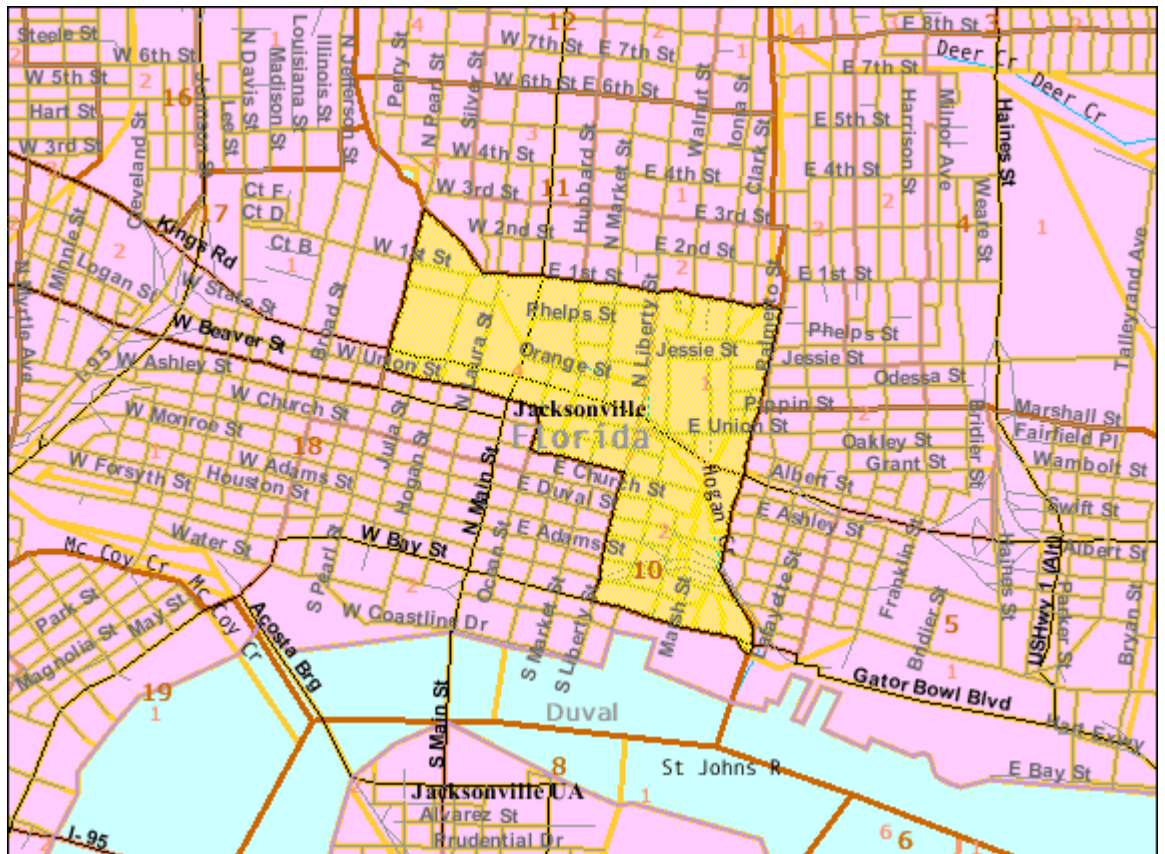

Census Tract 10, Duval County, Florida

Boundaries

-  State
-  '00 County
-  '00 Census Tract
-  '00 Block Group
-  '00 Block
-  '00 Place
-  '00 Place
-  '00 Urban Area
-  '00 Urban Area

Features

-  Major Road
-  Street
-  Stream/Waterbody
-  Stream/Waterbody

2.8 miles across

Close